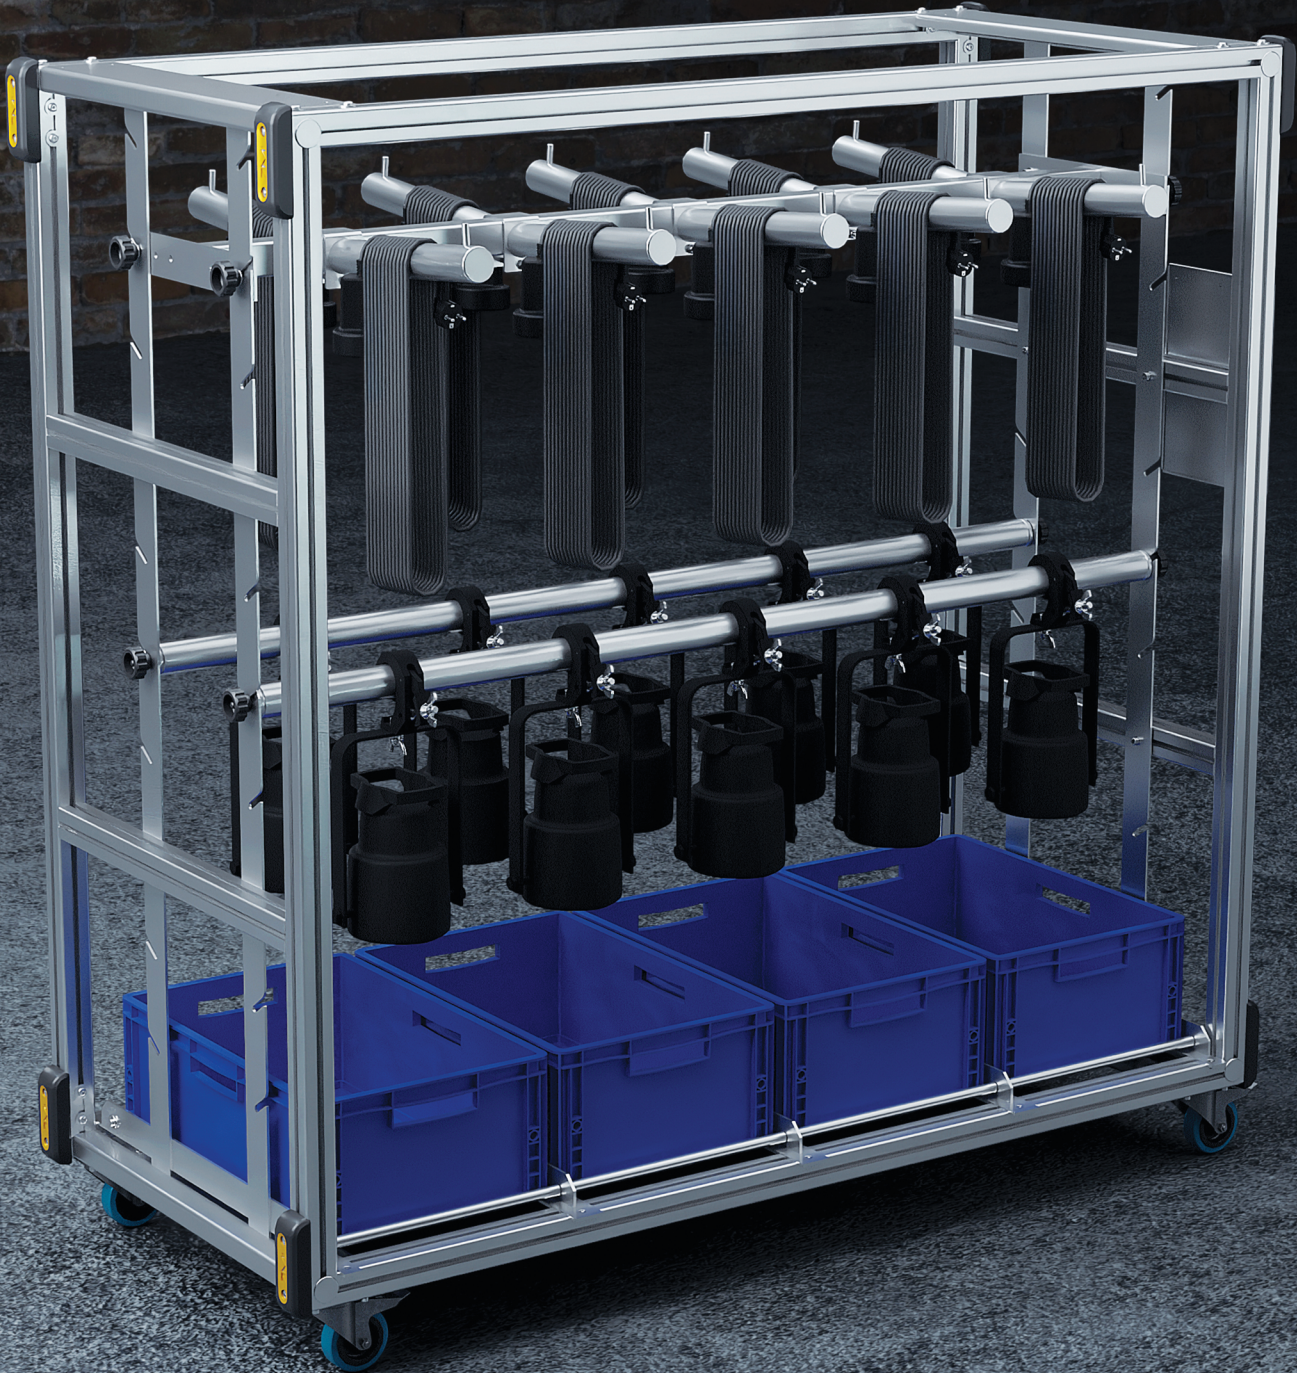

MILOS

Multipurpose Cart

Product code:
MMC

Milos

Spindlerova 286
413 01 Roudnice nad Labem
Czech Republic

Tel +420 810 800
info@milos.cz
www.milossystems.com